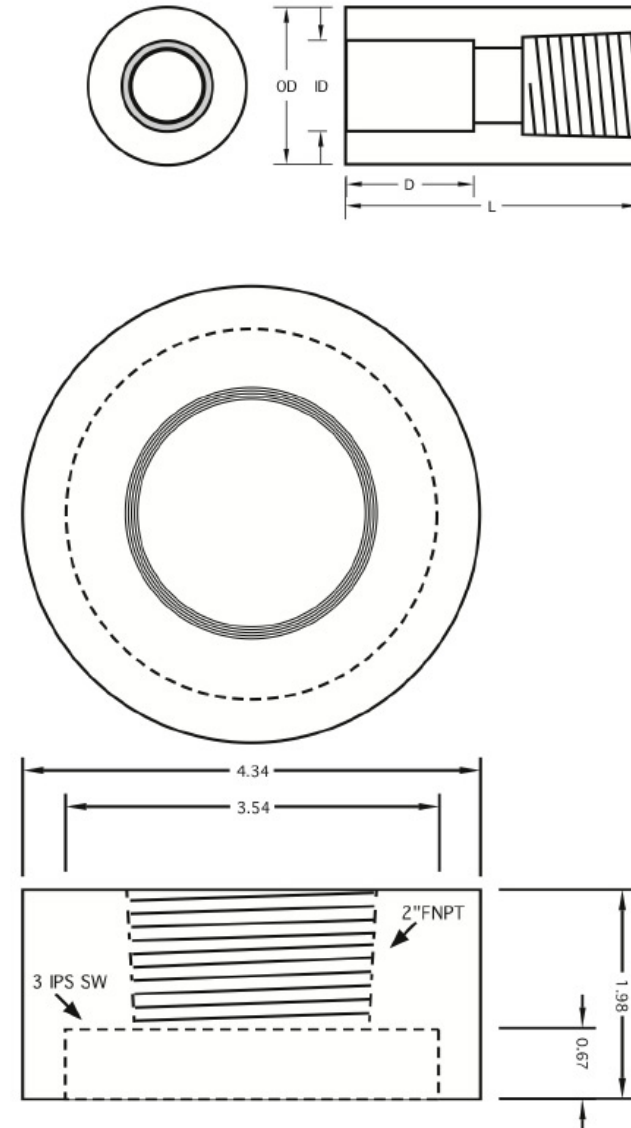

## Bulkhead Adapters

## Female NPT x Socketweld Adapters

- Bulkhead Adapters...  
available in Fem NPT, SocketWeld both ends, BSPT, or combination of such.  
available materials: Steel, 316, exotics  
specify gasket material at time of inquiry
- NPT x Socketweld Adapters...  
end options include Female NPT, SW, BSPP, BSPT, or other end option combinations.  
available in variety of materials=====