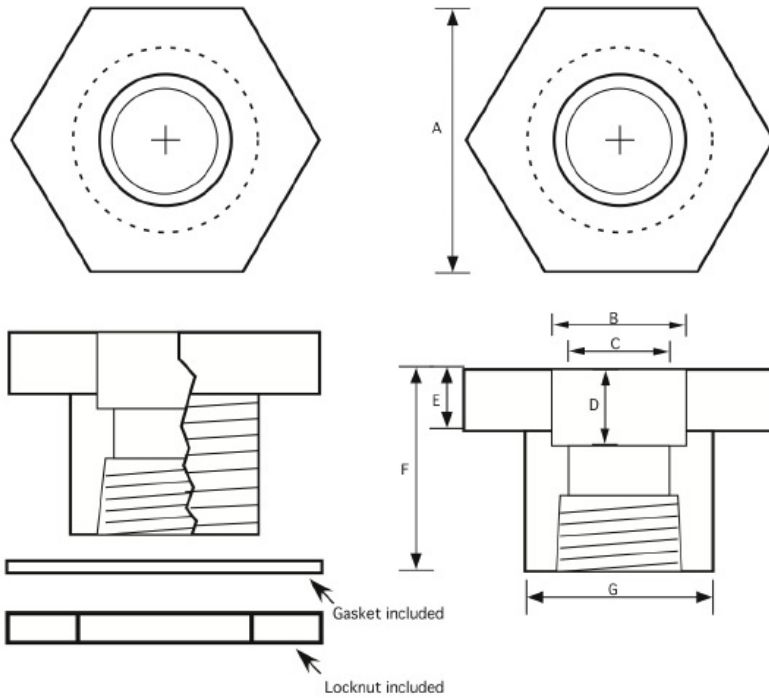

## Bulkhead Adapters

## Female NPT x Socketweld Adapters

- Bulkhead Adapters...  
available in Fem NPT, SocketWeld both ends, BSPT, or combination of such.  
available materials: Steel, 316, exotics  
specify gasket material at time of inquiry
- NPT x Socketweld Adapters...  
end options include Female NPT, SW, BSPP, BSPT, or other end option combinations.  
available in variety of materials=====